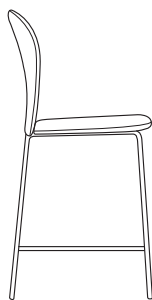

PERLA

Designed by Stefano Sandonà e Sabrina Bettini - 2017

GOOD
DESIGN
AWARD
2017

40

88

50

56

PERLA Sgabello

Designed by Stefano Sandonà e Sabrina Bettini - 2019

40

103

65

58

40

113

75

58