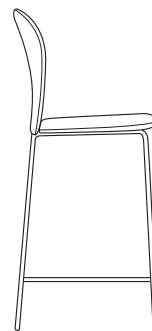

PERLA

Designed by Stefano Sandonà e Sabrina Bettini - 2017

GOOD
DESIGN
AWARD
2017

40

88

50

56

PERLA Sgabello

Designed by Stefano Sandonà e Sabrina Bettini - 2019

40

103

65

58

40

113

75

58