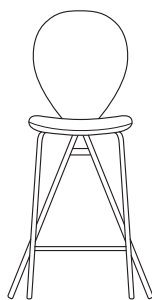

PERLA Sgabello

Designed by Stefano Sandonà e Sabrina Bettini - 2019