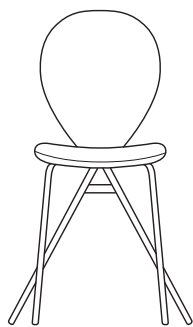

PERLA

Designed by Stefano Sandonà e Sabrina Bettini - 2017

GOOD
DESIGN
AWARD
2017

40