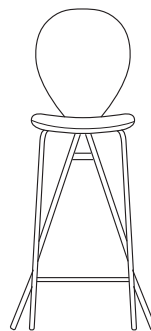

PERLA

Designed by Stefano Sandonà e Sabrina Bettini - 2017

GOOD
DESIGN
AWARD
2017

40

88

50

56

PERLA Sgabello

Designed by Stefano Sandonà e Sabrina Bettini - 2019

40

103

65

58

40

113

75

58