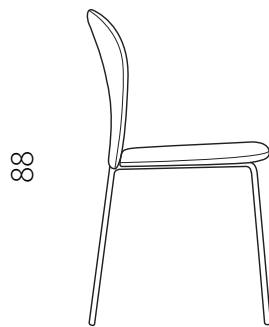

PERLA

Designed by Stefano Sandonà e Sabrina Bettini - 2017

GOOD
DESIGN
AWARD
2017

40

88

50

56

PERLA Sgabello

Designed by Stefano Sandonà e Sabrina Bettini - 2019

40

103

65

58

40

113

75

58