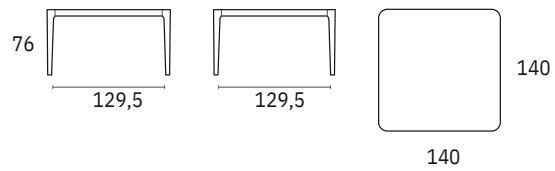

CROSS

Design by Riflessi Lab - 2018

160/260

180/280