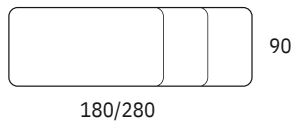

CROSS

Design by Riflessi Lab - 2018

160/260

180/280