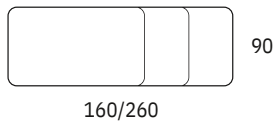

CROSS

Design by Riflessi Lab - 2018

160/260

180/280